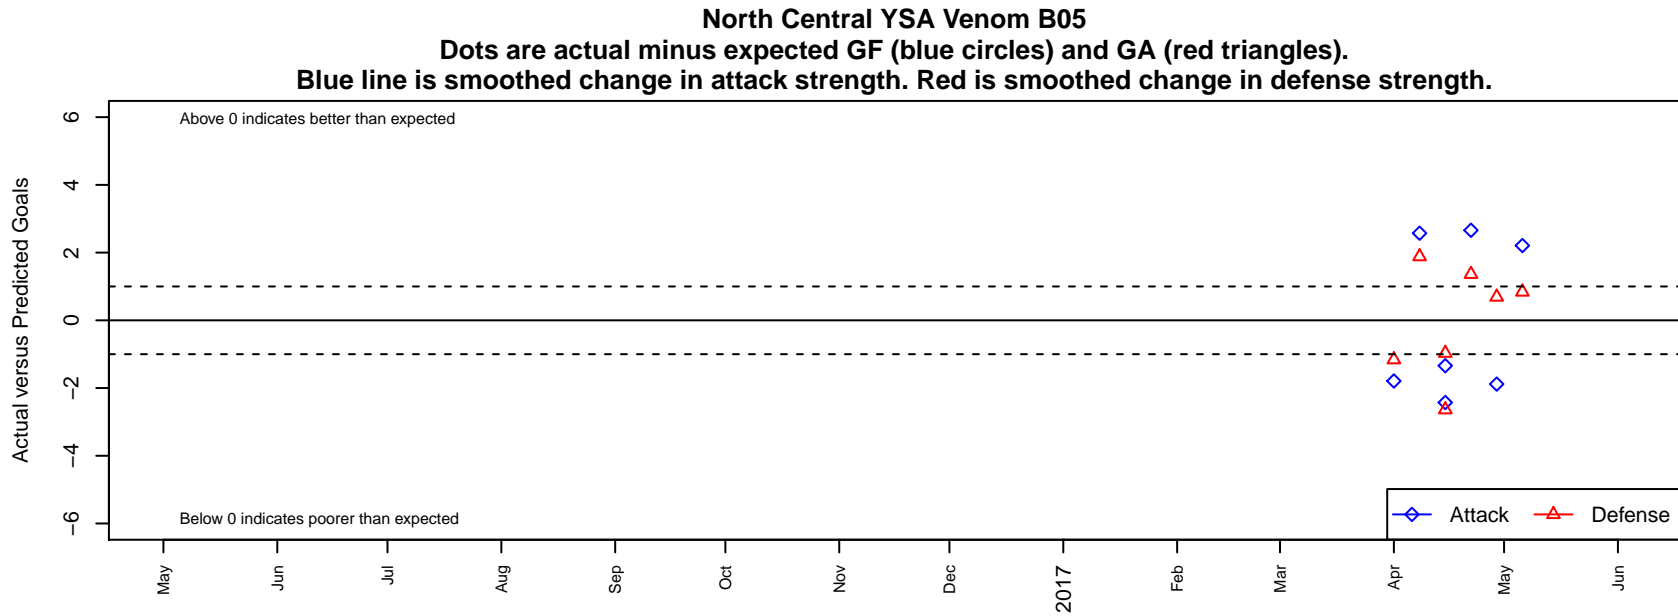

# North Central YSA Venom B05

, ID  
B05 total strength=486  
attack=0.53 defense=0.21  
spr league = Spr PSPL-Inland Copa 2 U12

alt names used: North Central Youth Soccer Association North ( )  
Venues played: 2016 Spr PSPL-Inland Copa 2 U12